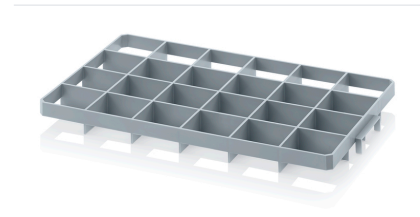

# Einsatzkasten - Auer Gef 24 o

**Item no.** Gef 24 o **Manufacturer** Auer**Manufacturer no.** Gef 24 o

Insertable bin for flexibly subdividing Euro containers, ready to pre-pick and freely combinable. Subdivides Euro containers flexibly, each bin individually removable.

## TECHNICAL DATA

Article authenticity	<b>Original product</b>
Condition of article	<b>New</b>
Country of Manufacture	<b>Germany</b>
ESD-Ausführung	<b>TEC</b>
Hinweis	<b>Stück auf Palette - 240</b>
Weight	<b>0.58 kg</b>
Zolltarifnummer	<b>39239000</b>

## DESCRIPTION

Insertable bin for flexibly subdividing Euro containers, ready to pre-pick and freely combinable.

- Subdivides Euro containers flexibly, each bin individually removable.
- Allows pre-filling and pre-picking outside the container.
- Up to eight insertable bins fit into a 60 x 40 cm Euro container.
- Freely combinable with further insertable bins in the same container.

### Technical data

Hole diameter	9 x 8.6 cm
Colour	silver grey similar RAL 7001

Glass diameter max. 8.5 cm

Note Only suitable for container with open hand grips.

Weight 580 g