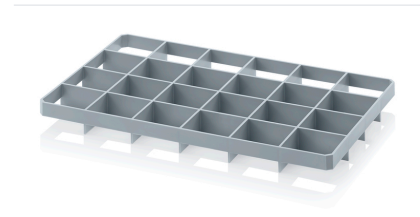

Einsatzkasten - Auer Gef 24 u

Item no. Gef 24 u **Manufacturer** Auer

Manufacturer no. Gef 24 u

Insertable bin for flexibly subdividing Euro containers, ready to pre-pick and freely combinable. Subdivides Euro containers flexibly, each bin individually removable.

TECHNICAL DATA

Article authenticity	Original product
Condition of article	New
Country of Manufacture	Germany
ESD-Ausführung	TEC
Hinweis	Stück auf Palette - 240
Weight	0.58 kg
Zolltarifnummer	39239000

STANDARDS & COMPLIANCE

ESD safe

DESCRIPTION

Insertable bin for flexibly subdividing Euro containers, ready to pre-pick and freely combinable.

- Subdivides Euro containers flexibly, each bin individually removable.
- Allows pre-filling and pre-picking outside the container.
- Up to eight insertable bins fit into a 60 x 40 cm Euro container.
- Freely combinable with further insertable bins in the same container.

For kit picking, material supply and sorted separation within Euro containers.

Made of polypropylene (PP), produced in Germany.

Technical data

Hole diameter	9 x 8.6 cm
Colour	silver grey similar RAL 7001