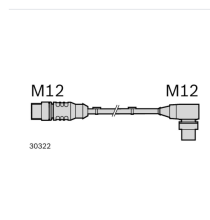

# Verbindungsleitung AS-i, M12-Stecker gerade auf M12-Buchse abgewinkelt, 1 m - Bosch Rexroth 3842406171

**Item no.** BRR-3842406171 **Manufacturer** Bosch Rexroth

**Manufacturer no.** 3842406171

Connection cable for AS-Interface systems with a straight M12 plug and an angled M12 socket. Length 1 m. Connects M12 connectors to the AS-i signal cable via the AS-i branch terminal.

## TECHNICAL DATA

Article authenticity	<b>Original product</b>
Condition of article	<b>New</b>
Country of Manufacture	<b>Poland</b>
ESD-Ausführung	<b>TEC</b>
Weight	<b>0.0099 kg</b>
Zolltarifnummer	<b>85444290</b>

## DESCRIPTION

The Bosch Rexroth 3842406171 connection cable links M12 connectors to the AS-i signal cable and is intended for AS-Interface systems in assembly technology.

- Straight M12 plug to angled M12 socket
- Pre-assembled and ready to plug in for fast installation
- Designed for connection to the AS-i branch terminal 3842406176

## Technical data

<b>Type</b>	Connection cable (AS-i)
<b>Connector 1</b>	M12 plug, straight
<b>Connector 2</b>	M12 socket, angled
<b>Length L</b>	1 m

**Article number** 3842406171