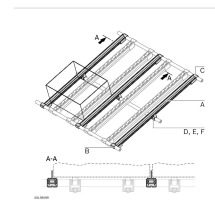

Fixierung SF Lean für Doppelrohr D28-55, Transportführung - Bosch Rexroth 3842538130

Item no. BRR-3842538130 **Manufacturer** Bosch Rexroth

Manufacturer no. 3842538130

Fixing device from the SF Lean range for mounting a transport guide on double round tube D28-55. It secures the guide to the tube frame and suits manual production and rack systems used in material flow.

TECHNICAL DATA

Article authenticity	Original product
Condition of article	New
Country of Manufacture	Germany
Weight	0.079 kg
Zolltarifnummer	83024900

DESCRIPTION

The SF Lean D28-55 fixing device is a mounting element for building transport guides in manual production and rack systems. It fixes the guide to the double round tube and is intended for users assembling flow racks and supply positions from the tube and connector system.

- Secures the transport guide to the double round tube
- Part of the SF Lean kit for manual production systems
- Low weight for easy installation

Technical data

Type	SF Lean D28-55
Packaging unit	20
Weight	0.079 kg