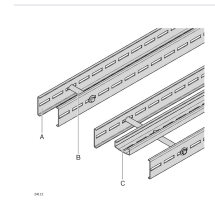

Querverbinder 240, Edelstahl 1.4301, VarioFlow plus STS - Bosch Rexroth 3842546688

Item no. BRR-3842546688 **Manufacturer** Bosch Rexroth

Manufacturer no. 3842546688

Cross-connector for coupling two parallel straight sections (STS) of the VarioFlow plus chain conveyor system, size 240. Made of non-rusting steel 1.4301 for corrosion-resistant applications. Supplied not assembled.

TECHNICAL DATA

Article authenticity	Original product
Condition of article	New
Country of Manufacture	Germany
ESD-Ausführung	TEC
Weight	0.38 kg
Zolltarifnummer	84313900

STANDARDS & COMPLIANCE

ESD safe

DESCRIPTION

The 240 cross-connector joins two parallel straight sections (STS) of the VarioFlow plus stainless steel chain conveyor system across a width of 240 mm. It is intended for users who need to couple conveyor lines in wet areas or hygiene-sensitive environments.

- Made of non-rusting steel 1.4301 for corrosion-resistant use
- Designed for the VarioFlow plus stainless steel system, size 240
- Supplied not assembled, packaging unit of 10

Technical data

Dimension [b]	240 mm
Size [b]	240 mm