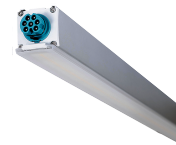

Glamox REDOX-4468 Lineare Leuchte, 25000 lm, 4000 K, schaltbar

Item no.	GL-RDX900210	Manufacturer	Glamox
Manufacturer no.	RDX900210	EAN	4036869002103

Glamox REDOX-4468 linear luminaire - 25000 lm, 4000 K, switchable.

TECHNICAL DATA

Article authenticity	Original product
Color Temperature	4000K
Condition of article	New
Leistung	156 W
Lenght	4468
Schutzart	IP66
Serie	REDOX-4468
Steuerung / Betriebsgerät	Schaltbar (HF)
Weight	5.85 kg

TEMPERATURE	4000 K
LEISTUNG	156 W
WEIGHT	5.85 kg

DESCRIPTION

The **Glamox REDOX-4468** is a professional linear luminaire delivering 25000 lm at 4000 K.

- **Luminous flux:** 25000 lm
- **Power:** 156 W
- **Colour temperature:** 4000 K
- **Colour rendering:** Ra80
- **IP rating:** IP66
- **Control gear:** switchable
- **Service life:** 100 000 h
- **Material:** PMMA
- **Brand:** Glamox

High-quality Glamox LED lighting for durable, energy-efficient operation.