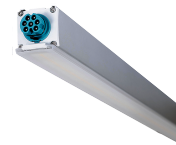

Glamox REDOX-4468 Lineare Leuchte, 8750 lm, 4000 K, DALI-dimmbar

Item no. **GL-RDX901126** Manufacturer **Glamox**
 Manufacturer no. **RDX901126** EAN **4036869011266**

Glamox REDOX-4468 linear luminaire - 8750 lm, 4000 K, DALI dimmable.

TECHNICAL DATA

Article authenticity	Original product
Color Temperature	4000K
Condition of article	New
Leistung	55 W
Lenght	4468
Schutzart	IP66
Serie	REDOX-4468
Steuerung / Betriebsgerät	DALI dimmbar
Weight	5.85 kg

COLOR
 TEMPERATURE
4000 K
 LEISTUNG
55 W
 WEIGHT
5.85 kg

DESCRIPTION

The **Glamox REDOX-4468** is a professional linear luminaire delivering 8750 lm at 4000 K.

- **Luminous flux:** 8750 lm
- **Power:** 55 W
- **Colour temperature:** 4000 K
- **Colour rendering:** Ra80
- **IP rating:** IP66
- **Control gear:** DALI dimmable
- **Service life:** 100 000 h
- **Material:** PMMA
- **Brand:** Glamox

High-quality Glamox LED lighting for durable, energy-efficient operation.