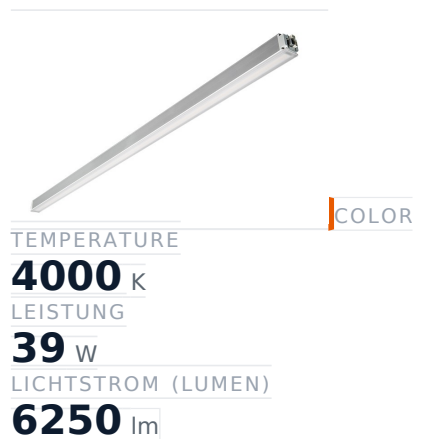

Glamox MADOX-1524 Lineare Leuchte, 6250 lm, 4000 K, schaltbar

Item no.	GL-MAD904374	Manufacturer	Glamox
Manufacturer no.	MAD904374	EAN	4036869043748

Glamox MADOX-1524 linear luminaire - 6250 lm, 4000 K, switchable.

TECHNICAL DATA

Article authenticity	Original product
Color Temperature	4000K
Condition of article	New
Leistung	39 W
Lenght	1524
Lichtstrom (Lumen)	6250 lm
Schutzart	IP20
Serie	MADOX-1524
Steuerung / Betriebsgerät	Schaltbar (HF)
Weight	1.95 kg

DESCRIPTION

The **Glamox MADOX-1524** is a professional linear luminaire delivering 6250 lm at 4000 K.

- **Luminous flux:** 6250 lm
- **Power:** 39 W
- **Colour temperature:** 4000 K
- **Colour rendering:** Ra80
- **IP rating:** IP20
- **Control gear:** switchable
- **Service life:** 100 000 h
- **Shape:** Linear
- **Material:** PMMA
- **Brand:** Glamox

High-quality Glamox LED lighting for durable, energy-efficient operation.