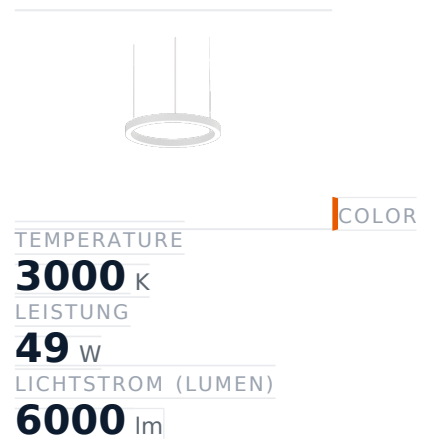

Glamox FX65 Dekorationsleuchte, 5800 lm, 3000 K, schaltbar

| | | | |
|-------------------------|--------------|---------------------|---------------|
| Item no. | GL-FXX111875 | Manufacturer | Glamox |
| Manufacturer no. | FXX111875 | EAN | 5903531118754 |

Glamox FX65 decorative luminaire - 5800 lm, 3000 K, switchable.

TECHNICAL DATA

| | |
|---------------------------|-------------------------|
| Article authenticity | Original product |
| Color Temperature | 3000K |
| Condition of article | New |
| Leistung | 49 W |
| Lichtstrom (Lumen) | 6000 lm |
| Schutzart | IP20 |
| Serie | FX65 |
| Steuerung / Betriebsgerät | Schaltbar (HF) |
| Weight | 11 kg |

DESCRIPTION

The **Glamox FX65** is a professional decorative luminaire delivering 5800 lm at 3000 K.

- **Luminous flux:** 5800 lm
- **Power:** 49 W
- **Colour temperature:** 3000 K
- **Colour rendering:** Ra80
- **IP rating:** IP20
- **Control gear:** switchable
- **Service life:** 100 000 h
- **Shape:** Rund
- **Material:** Acryl
- **Brand:** Glamox