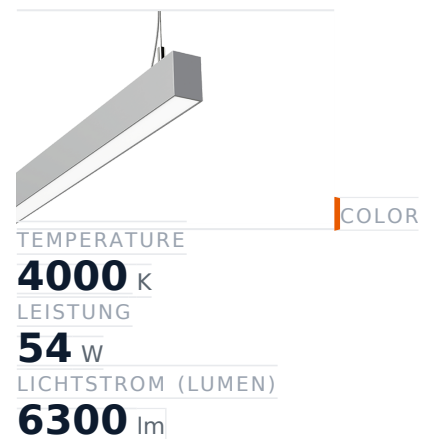

Glamox FX45-P2023 LED-Leuchte, 6300 lm, 4000 K, DALI-dimmbar

Item no.	GL-FXX589373	Manufacturer	Glamox
Manufacturer no.	FXX589373	EAN	5901155893736

Glamox FX45-P2023 LED luminaire – 6300 lm, 4000 K, DALI dimmable.

TECHNICAL DATA

Article authenticity	Original product
Color Temperature	4000K
Condition of article	New
Leistung	54 W
Lenght	2023
Lichtstrom (Lumen)	6300 lm
Schutzart	IP20
Serie	FX45-P2023
Steuerung / Betriebsgerät	DALI dimmbar
Weight	5 kg

DESCRIPTION

The **Glamox FX45-P2023** is a professional LED luminaire delivering 6300 lm at 4000 K.

- **Luminous flux:** 6300 lm
- **Power:** 54 W
- **Colour temperature:** 4000 K
- **Colour rendering:** Ra80
- **IP rating:** IP20
- **Control gear:** DALI dimmable
- **Service life:** 100 000 h
- **Shape:** Linear
- **Material:** PC (Polycarbonat)
- **Brand:** Glamox