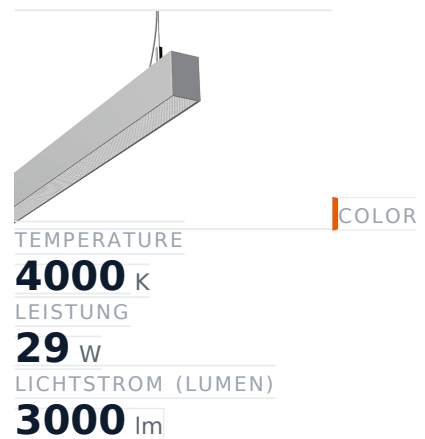

Glamox FX45-P1519 LED-Leuchte, 3000 lm, 4000 K, schaltbar

Item no.	GL-FXX589323	Manufacturer	Glamox
Manufacturer no.	FXX589323	EAN	5901155893231

Glamox FX45-P1519 LED luminaire – 3000 lm, 4000 K, switchable.

TECHNICAL DATA

Article authenticity	Original product
Color Temperature	4000K
Condition of article	New
Leistung	29 W
Lenght	1519
Lichtstrom (Lumen)	3000 lm
Schutzart	IP20
Serie	FX45-P1519
Steuerung / Betriebsgerät	Schaltbar (HF)
Weight	2.5 kg

DESCRIPTION

The **Glamox FX45-P1519** is a professional LED luminaire delivering 3000 lm at 4000 K.

- **Luminous flux:** 3000 lm
- **Power:** 29 W
- **Colour temperature:** 4000 K
- **Colour rendering:** Ra80
- **IP rating:** IP20
- **Control gear:** switchable
- **Service life:** 100 000 h
- **Shape:** Linear
- **Material:** PC (Polycarbonat)
- **Brand:** Glamox