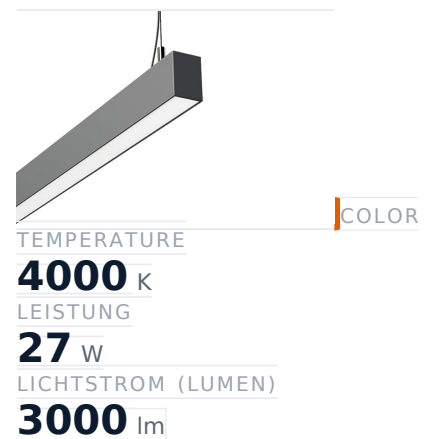

Glamox FX45-P1519 LED-Leuchte, 3000 lm, 4000 K, schaltbar

Item no.	GL-FXX587759	Manufacturer	Glamox
Manufacturer no.	FXX587759	EAN	5901155877590

Glamox FX45-P1519 LED luminaire – 3000 lm, 4000 K, switchable.

TECHNICAL DATA

Article authenticity	Original product
Color Temperature	4000K
Condition of article	New
Leistung	27 W
Lenght	1519
Lichtstrom (Lumen)	3000 lm
Schutzart	IP20
Serie	FX45-P1519
Steuerung / Betriebsgerät	Schaltbar (HF)
Weight	3.75 kg

DESCRIPTION

The **Glamox FX45-P1519** is a professional LED luminaire delivering 3000 lm at 4000 K.

- **Luminous flux:** 3000 lm
- **Power:** 27 W
- **Colour temperature:** 4000 K
- **Colour rendering:** Ra80
- **IP rating:** IP20
- **Control gear:** switchable
- **Service life:** 100 000 h
- **Shape:** Linear
- **Material:** PC (Polycarbonat)
- **Brand:** Glamox