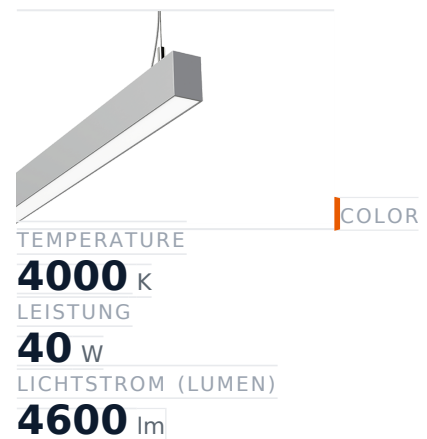

Glamox FX45-P1519 LED-Leuchte, 4600 lm, 4000 K, DALI-dimmbar

Item no.	GL-FXX589372	Manufacturer	Glamox
Manufacturer no.	FXX589372	EAN	5901155893729

Glamox FX45-P1519 LED luminaire - 4600 lm, 4000 K, DALI dimmable.

TECHNICAL DATA

Article authenticity	Original product
Color Temperature	4000K
Condition of article	New
Leistung	40 W
Lenght	1519
Lichtstrom (Lumen)	4600 lm
Schutzart	IP20
Serie	FX45-P1519
Steuerung / Betriebsgerät	DALI dimmbar
Weight	2.95 kg

DESCRIPTION

The **Glamox FX45-P1519** is a professional LED luminaire delivering 4600 lm at 4000 K.

- **Luminous flux:** 4600 lm
- **Power:** 40 W
- **Colour temperature:** 4000 K
- **Colour rendering:** Ra80
- **IP rating:** IP20
- **Control gear:** DALI dimmable
- **Service life:** 100 000 h
- **Shape:** Linear
- **Material:** PC (Polycarbonat)
- **Brand:** Glamox