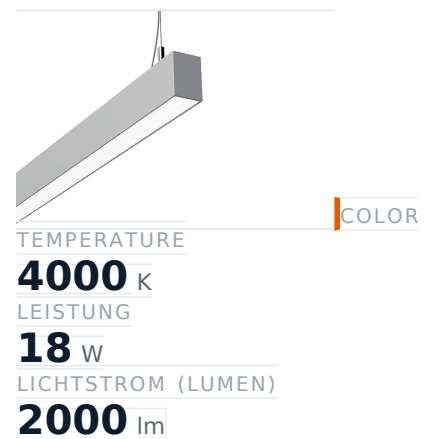

Glamox FX45-P1015 LED-Leuchte, 2000 lm, 4000 K, DALI-dimmbar

Item no.	GL-FXX589334	Manufacturer	Glamox
Manufacturer no.	FXX589334	EAN	5901155893347

Glamox FX45-P1015 LED luminaire – 2000 lm, 4000 K, DALI dimmable.

TECHNICAL DATA

Article authenticity	Original product
Color Temperature	4000K
Condition of article	New
Leistung	18 W
Lenght	1015
Lichtstrom (Lumen)	2000 lm
Schutzart	IP20
Serie	FX45-P1015
Steuerung / Betriebsgerät	DALI dimmbar
Weight	2.55 kg

DESCRIPTION

The **Glamox FX45-P1015** is a professional LED luminaire delivering 2000 lm at 4000 K.

- **Luminous flux:** 2000 lm
- **Power:** 18 W
- **Colour temperature:** 4000 K
- **Colour rendering:** Ra80
- **IP rating:** IP20
- **Control gear:** DALI dimmable
- **Service life:** 100 000 h
- **Shape:** Linear
- **Material:** PC (Polycarbonat)
- **Brand:** Glamox