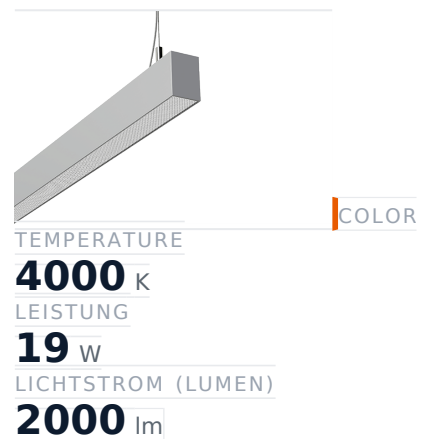

Glamox FX45-P1015 LED-Leuchte, 2000 lm, 4000 K, DALI-dimmbar

Item no.	GL-FXX589340	Manufacturer	Glamox
Manufacturer no.	FXX589340	EAN	5901155893408

Glamox FX45-P1015 LED luminaire – 2000 lm, 4000 K, DALI dimmable.

TECHNICAL DATA

Article authenticity	Original product
Color Temperature	4000K
Condition of article	New
Leistung	19 W
Lenght	1015
Lichtstrom (Lumen)	2000 lm
Schutzart	IP20
Serie	FX45-P1015
Steuerung / Betriebsgerät	DALI dimmbar
Weight	1.9 kg

DESCRIPTION

The **Glamox FX45-P1015** is a professional LED luminaire delivering 2000 lm at 4000 K.

- **Luminous flux:** 2000 lm
- **Power:** 19 W
- **Colour temperature:** 4000 K
- **Colour rendering:** Ra80
- **IP rating:** IP20
- **Control gear:** DALI dimmable
- **Service life:** 100 000 h
- **Shape:** Linear
- **Material:** PC (Polycarbonat)
- **Brand:** Glamox