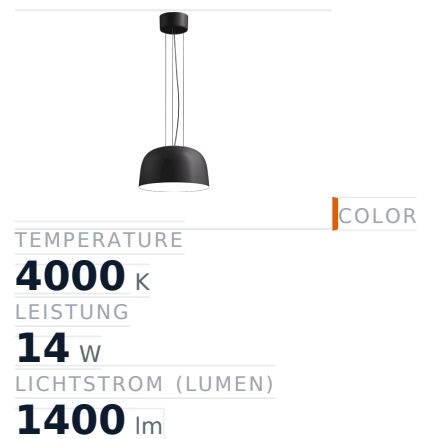

Glamox SVA-P350 Dekorationsleuchte, 1450 lm, 4000 K, DALI-dimmbar

Item no.	GL-SVA535529	Manufacturer	Glamox
Manufacturer no.	SVA535529	EAN	4741145355292

Glamox SVA-P350 decorative luminaire - 1450 lm, 4000 K, DALI dimmable.

TECHNICAL DATA

Article authenticity	Original product
Color Temperature	4000K
Condition of article	New
Leistung	14 W
Lichtstrom (Lumen)	1400 lm
Schutzart	IP20
Serie	SVA-P350
Steuerung / Betriebsgerät	DALI dimmbar
Weight	3.82 kg

DESCRIPTION

The **Glamox SVA-P350** is a professional decorative luminaire delivering 1450 lm at 4000 K.

- **Luminous flux:** 1450 lm
- **Power:** 14 W
- **Colour temperature:** 4000 K
- **Colour rendering:** Ra80
- **IP rating:** IP20
- **Control gear:** DALI dimmable
- **Service life:** 100 000 h
- **Shape:** Rund
- **Material:** Stahlblech
- **Brand:** Glamox

High-quality Glamox LED lighting for durable, energy-efficient operation.