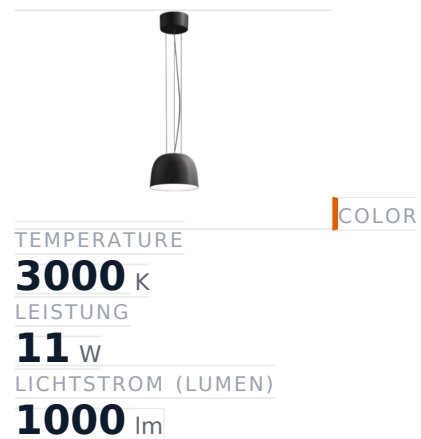

Glamox SVA-P250 Dekorationsleuchte, 965 lm, 3000 K, DALI-dimmbar

Item no. GL-SVA537078 **Manufacturer** Glamox
Manufacturer no. SVA537078 **EAN** 4741145370783

Glamox SVA-P250 decorative luminaire – 965 lm, 3000 K, DALI dimmable.

TECHNICAL DATA

Article authenticity	Original product
Color Temperature	3000K
Condition of article	New
Leistung	11 W
Lichtstrom (Lumen)	1000 lm
Schutzart	IP20
Serie	SVA-P250
Steuerung / Betriebsgerät	DALI dimmbar
Weight	2.66 kg

DESCRIPTION

The **Glamox SVA-P250** is a professional decorative luminaire delivering 965 lm at 3000 K.

- **Luminous flux:** 965 lm
- **Power:** 11 W
- **Colour temperature:** 3000 K
- **Colour rendering:** Ra80
- **IP rating:** IP20
- **Control gear:** DALI dimmable
- **Service life:** 100 000 h
- **Shape:** Rund
- **Material:** Stahlblech
- **Brand:** Glamox

High-quality Glamox LED lighting for durable, energy-efficient operation.