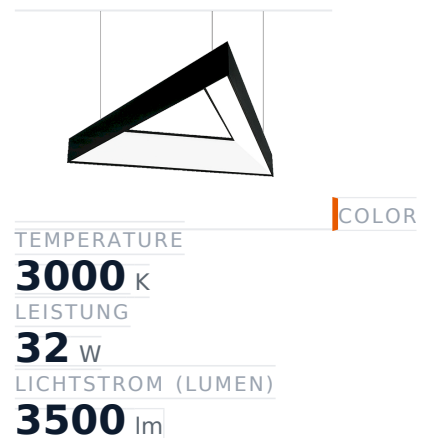

Glamox TRIANGLE-P650

Dekorationsleuchte, 3500 lm, 3000 K, DALI-dimmbar

Item no.	GL-TGL573089	Manufacturer	Glamox
Manufacturer no.	TGL573089	EAN	5901155730895

Glamox TRIANGLE-P650 decorative luminaire – 3500 lm, 3000 K, DALI dimmable.

TECHNICAL DATA

Article authenticity	Original product
Color Temperature	3000K
Condition of article	New
Leistung	32 W
Lenght	563
Lichtstrom (Lumen)	3500 lm
Schutzart	IP20
Serie	TRIANGLE-P650
Steuerung / Betriebsgerät	DALI dimmbar
Weight	4.5 kg

DESCRIPTION

The **Glamox TRIANGLE-P650** is a professional decorative luminaire delivering 3500 lm at 3000 K.

- **Luminous flux:** 3500 lm
- **Power:** 32 W
- **Colour temperature:** 3000 K
- **Colour rendering:** Ra80
- **IP rating:** IP20
- **Control gear:** DALI dimmable
- **Service life:** 100 000 h
- **Shape:** Dreieckig
- **Material:** Acryl/Glas