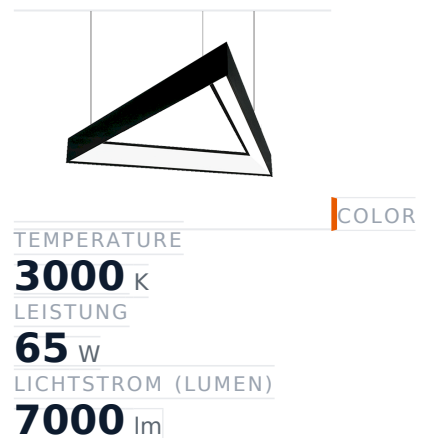

Glamox TRIANGLE-P1300

Dekorationsleuchte, 7000 lm, 3000 K, DALI-dimmbar

Item no.	GL-TGL573087	Manufacturer	Glamox
Manufacturer no.	TGL573087	EAN	5901155730871

Glamox TRIANGLE-P1300 decorative luminaire – 7000 lm, 3000 K, DALI dimmable.

TECHNICAL DATA

Article authenticity	Original product
Color Temperature	3000K
Condition of article	New
Leistung	65 W
Lenght	1126
Lichtstrom (Lumen)	7000 lm
Schutzart	IP20
Serie	TRIANGLE-P1300
Steuerung / Betriebsgerät	DALI dimmbar
Weight	8.65 kg

DESCRIPTION

The **Glamox TRIANGLE-P1300** is a professional decorative luminaire delivering 7000 lm at 3000 K.

- **Luminous flux:** 7000 lm
- **Power:** 65 W
- **Colour temperature:** 3000 K
- **Colour rendering:** Ra80
- **IP rating:** IP20
- **Control gear:** DALI dimmable
- **Service life:** 100 000 h
- **Shape:** Dreieckig
- **Material:** Acryl/Glas