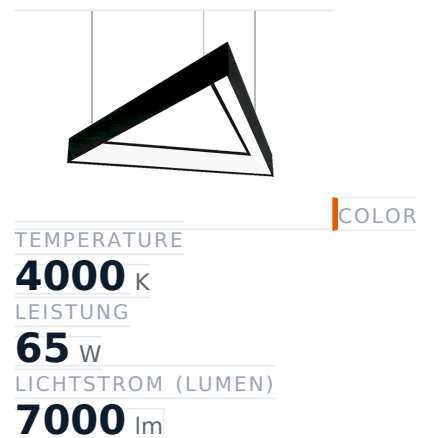

Glamox TRIANGLE-P1300

Dekorationsleuchte, 7000 lm, 4000 K, DALI-dimmbar

| | | | |
|-------------------------|--------------|---------------------|---------------|
| Item no. | GL-TGL563077 | Manufacturer | Glamox |
| Manufacturer no. | TGL563077 | EAN | 5901155630775 |

Glamox TRIANGLE-P1300 decorative luminaire – 7000 lm, 4000 K, DALI dimmable.

TECHNICAL DATA

| | |
|---------------------------|-------------------------|
| Article authenticity | Original product |
| Color Temperature | 4000K |
| Condition of article | New |
| Leistung | 65 W |
| Lenght | 1126 |
| Lichtstrom (Lumen) | 7000 lm |
| Schutzart | IP20 |
| Serie | TRIANGLE-P1300 |
| Steuerung / Betriebsgerät | DALI dimmbar |
| Weight | 8.45 kg |

DESCRIPTION

The **Glamox TRIANGLE-P1300** is a professional decorative luminaire delivering 7000 lm at 4000 K.

- **Luminous flux:** 7000 lm
- **Power:** 65 W
- **Colour temperature:** 4000 K
- **Colour rendering:** Ra80
- **IP rating:** IP20
- **Control gear:** DALI dimmable
- **Service life:** 100 000 h
- **Shape:** Dreieckig
- **Material:** Acryl/Glas