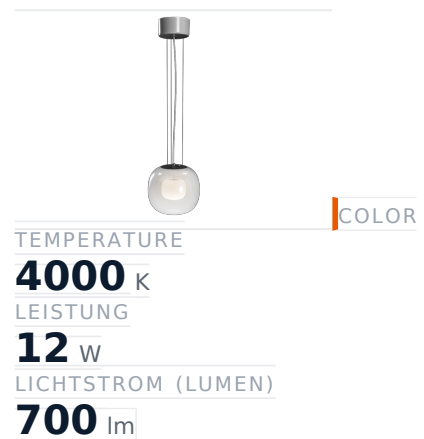

Glamox SNO-P250 Dekorationsleuchte, 700 lm, 4000 K, DALI-dimmbar

Item no. GL-SNO536703 **Manufacturer** Glamox
Manufacturer no. SNO536703 **EAN** 4741145367035

Glamox SNO-P250 decorative luminaire - 700 lm, 4000 K, DALI dimmable.

TECHNICAL DATA

Article authenticity	Original product
Color Temperature	4000K
Condition of article	New
Leistung	12 W
Lichtstrom (Lumen)	700 lm
Schutzart	IP20
Serie	SNO-P250
Steuerung / Betriebsgerät	DALI dimmbar
Weight	2.92 kg

DESCRIPTION

The **Glamox SNO-P250** is a professional decorative luminaire delivering 700 lm at 4000 K.

- **Luminous flux:** 700 lm
- **Power:** 12 W
- **Colour temperature:** 4000 K
- **Colour rendering:** Ra80
- **IP rating:** IP20
- **Control gear:** DALI dimmable
- **Service life:** 100 000 h
- **Shape:** Organisch
- **Material:** Glas
- **Brand:** Glamox

High-quality Glamox LED lighting for durable, energy-efficient operation.