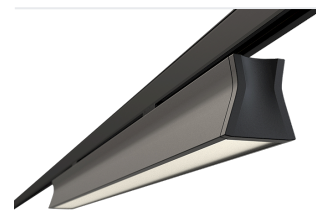

Glamox S90-LINE Strahler, 4663 lm, 3000 K (Ra 90), schaltbar

Item no.	GL-S90325230	Manufacturer	Glamox
Manufacturer no.	S90325230	EAN	7020940421164

Glamox S90-LINE spotlight - 4663 lm, 3000 K (Ra 90), switchable.

TECHNICAL DATA

Article authenticity	Original product
Color Temperature	3000K (Ra90)
Condition of article	New
Leistung	49 W
Lenght	1145
Lichtstrom (Lumen)	5000 lm
Serie	S90-LINE
Steuerung / Betriebsgerät	Schaltbar (HF)
Weight	2.9 kg

LEISTUNG

49 W
 LICHTSTROM (LUMEN)
5000 lm
 WEIGHT
2.9 kg

DESCRIPTION

The **Glamox S90-LINE** is a professional spotlight delivering 4663 lm at 3000 K (Ra 90).

- **Luminous flux:** 4663 lm
- **Power:** 49 W
- **Colour temperature:** 3000 K (Ra 90)
- **Colour rendering:** Ra90
- **Control gear:** switchable
- **Service life:** 70 000 h
- **Shape:** Rund
- **Material:** Acryl
- **Brand:** Glamox

High-quality Glamox LED lighting for durable, energy-efficient operation.