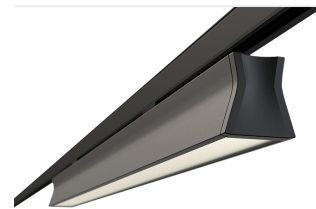

Glamox S90-LINE Strahler, 4930 lm, 4000 K (Ra 90), DALI-dimmbar

Item no.	GL-S90325632	Manufacturer	Glamox
Manufacturer no.	S90325632	EAN	7020940421324

Glamox S90-LINE spotlight - 4930 lm, 4000 K (Ra 90), DALI dimmable.

TECHNICAL DATA

Article authenticity	Original product
Color Temperature	4000K (Ra90)
Condition of article	New
Leistung	49 W
Lenght	1145
Lichtstrom (Lumen)	5000 lm
Serie	S90-LINE
Steuerung / Betriebsgerät	DALI dimmbar
Weight	2.98 kg

LEISTUNG

49 W
LICHTSTROM (LUMEN)
5000 lm
WEIGHT
2.98 kg

DESCRIPTION

The **Glamox S90-LINE** is a professional spotlight delivering 4930 lm at 4000 K (Ra 90).

- **Luminous flux:** 4930 lm
- **Power:** 49 W
- **Colour temperature:** 4000 K (Ra 90)
- **Colour rendering:** Ra90
- **Control gear:** DALI dimmable
- **Service life:** 70 000 h
- **Shape:** Rund
- **Material:** Acryl
- **Brand:** Glamox

High-quality Glamox LED lighting for durable, energy-efficient operation.