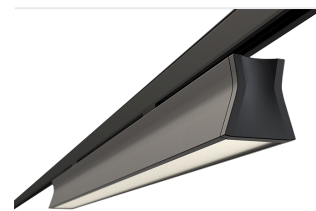

Glamox S90-LINE Strahler, 2895 lm, 3000 K (Ra 90), schaltbar

Item no.	GL-S90325130	Manufacturer	Glamox
Manufacturer no.	S90325130	EAN	7020940420181

Glamox S90-LINE spotlight - 2895 lm, 3000 K (Ra 90), switchable.

TECHNICAL DATA

Article authenticity	Original product
Color Temperature	3000K (Ra90)
Condition of article	New
Leistung	29 W
Lenght	1145
Lichtstrom (Lumen)	3000 lm
Serie	S90-LINE
Steuerung / Betriebsgerät	Schaltbar (HF)
Weight	2.94 kg

LEISTUNG

29 W
 LICHTSTROM (LUMEN)
3000 lm
 WEIGHT
2.94 kg

DESCRIPTION

The **Glamox S90-LINE** is a professional spotlight delivering 2895 lm at 3000 K (Ra 90).

- **Luminous flux:** 2895 lm
- **Power:** 29 W
- **Colour temperature:** 3000 K (Ra 90)
- **Colour rendering:** Ra90
- **Control gear:** switchable
- **Service life:** 70 000 h
- **Shape:** Rund
- **Material:** Acryl
- **Brand:** Glamox

High-quality Glamox LED lighting for durable, energy-efficient operation.