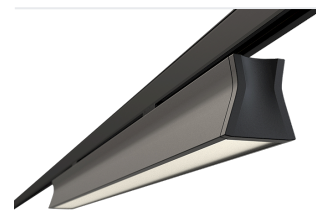

Glamox S90-LINE Strahler, 3048 lm, 4000 K (Ra 90), DALI-dimmbar

Item no.	GL-S90325532	Manufacturer	Glamox
Manufacturer no.	S90325532	EAN	7020940421256

Glamox S90-LINE spotlight - 3048 lm, 4000 K (Ra 90), DALI dimmable.

TECHNICAL DATA

Article authenticity	Original product
Color Temperature	4000K (Ra90)
Condition of article	New
Leistung	29 W
Lenght	1145
Lichtstrom (Lumen)	3000 lm
Serie	S90-LINE
Steuerung / Betriebsgerät	DALI dimmbar
Weight	2.92 kg

LEISTUNG

29 W
LICHTSTROM (LUMEN)
3000 lm
WEIGHT
2.92 kg

DESCRIPTION

The **Glamox S90-LINE** is a professional spotlight delivering 3048 lm at 4000 K (Ra 90).

- **Luminous flux:** 3048 lm
- **Power:** 29 W
- **Colour temperature:** 4000 K (Ra 90)
- **Colour rendering:** Ra90
- **Control gear:** DALI dimmable
- **Service life:** 70 000 h
- **Shape:** Rund
- **Material:** Acryl
- **Brand:** Glamox

High-quality Glamox LED lighting for durable, energy-efficient operation.