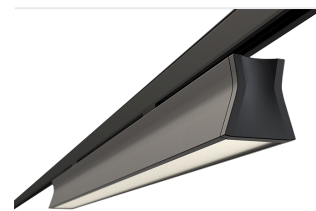

Glamox S90-LINE Strahler, 2895 lm, 3000 K (Ra 90), DALI-dimmbar

Item no.	GL-S90325530	Manufacturer	Glamox
Manufacturer no.	S90325530	EAN	7020940421249

Glamox S90-LINE spotlight - 2895 lm, 3000 K (Ra 90), DALI dimmable.

TECHNICAL DATA

Article authenticity	Original product
Color Temperature	3000K (Ra90)
Condition of article	New
Leistung	29 W
Lenght	1145
Lichtstrom (Lumen)	3000 lm
Serie	S90-LINE
Steuerung / Betriebsgerät	DALI dimmbar
Weight	2.88 kg

LEISTUNG

29 W
 LICHTSTROM (LUMEN)
3000 lm
 WEIGHT
2.88 kg

DESCRIPTION

The **Glamox S90-LINE** is a professional spotlight delivering 2895 lm at 3000 K (Ra 90).

- **Luminous flux:** 2895 lm
- **Power:** 29 W
- **Colour temperature:** 3000 K (Ra 90)
- **Colour rendering:** Ra90
- **Control gear:** DALI dimmable
- **Service life:** 70 000 h
- **Shape:** Rund
- **Material:** Acryl
- **Brand:** Glamox

High-quality Glamox LED lighting for durable, energy-efficient operation.