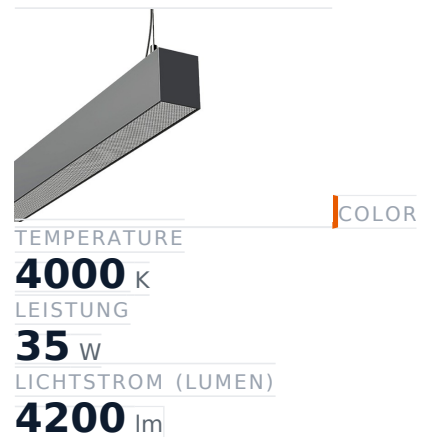

Glamox FX65-P1015 LED-Leuchte, 4200 lm, 4000 K, DALI-dimmbar

Item no.	GL-FXX589303	Manufacturer	Glamox
Manufacturer no.	FXX589303	EAN	5901155893033

Glamox FX65-P1015 LED luminaire – 4200 lm, 4000 K, DALI dimmable.

TECHNICAL DATA

Article authenticity	Original product
Color Temperature	4000K
Condition of article	New
Leistung	35 W
Lenght	1015
Lichtstrom (Lumen)	4200 lm
Schutzart	IP20
Serie	FX65-P1015
Steuerung / Betriebsgerät	DALI dimmbar
Weight	1.3 kg

DESCRIPTION

The **Glamox FX65-P1015** is a professional LED luminaire delivering 4200 lm at 4000 K.

- **Luminous flux:** 4200 lm
- **Power:** 35 W
- **Colour temperature:** 4000 K
- **Colour rendering:** Ra80
- **IP rating:** IP20
- **Control gear:** DALI dimmable
- **Service life:** 100 000 h
- **Shape:** Rechteckig
- **Material:** PC (Polycarbonat)
- **Brand:** Glamox

High-quality Glamox LED lighting for durable, energy-efficient operation.