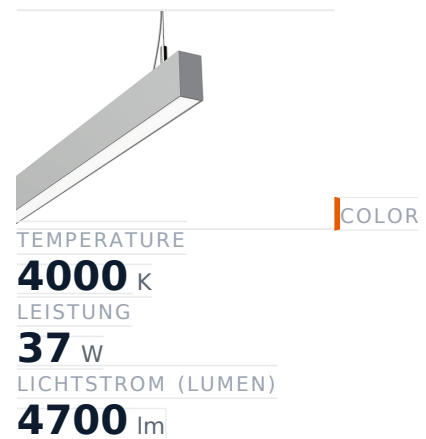

Glamox FX35-P2012 LED-Leuchte, 4700 lm, 4000 K, DALI-dimmbar

Item no.	GL-FXX589493	Manufacturer	Glamox
Manufacturer no.	FXX589493	EAN	5901155894931

Glamox FX35-P2012 LED luminaire – 4700 lm, 4000 K, DALI dimmable.

TECHNICAL DATA

Article authenticity	Original product
Color Temperature	4000K
Condition of article	New
Leistung	37 W
Lenght	2012
Lichtstrom (Lumen)	4700 lm
Schutzart	IP20
Serie	FX35-P2012
Steuerung / Betriebsgerät	DALI dimmbar
Weight	3.65 kg

DESCRIPTION

The **Glamox FX35-P2012** is a professional LED luminaire delivering 4700 lm at 4000 K.

- **Luminous flux:** 4700 lm
- **Power:** 37 W
- **Colour temperature:** 4000 K
- **Colour rendering:** Ra80
- **IP rating:** IP20
- **Control gear:** DALI dimmable
- **Service life:** 100 000 h
- **Shape:** Linear
- **Material:** Acryl
- **Brand:** Glamox