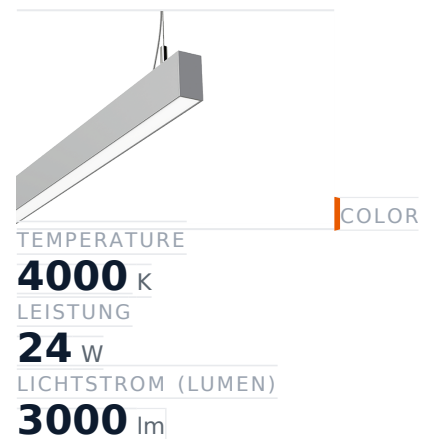

Glamox FX35-P2012 LED-Leuchte, 3000 lm, 4000 K, DALI-dimmbar

Item no.	GL-FXX589433	Manufacturer	Glamox
Manufacturer no.	FXX589433	EAN	5901155894337

Glamox FX35-P2012 LED luminaire – 3000 lm, 4000 K, DALI dimmable.

TECHNICAL DATA

Article authenticity	Original product
Color Temperature	4000K
Condition of article	New
Leistung	24 W
Lenght	2012
Lichtstrom (Lumen)	3000 lm
Schutzart	IP20
Serie	FX35-P2012
Steuerung / Betriebsgerät	DALI dimmbar
Weight	3 kg

DESCRIPTION

The **Glamox FX35-P2012** is a professional LED luminaire delivering 3000 lm at 4000 K.

- **Luminous flux:** 3000 lm
- **Power:** 24 W
- **Colour temperature:** 4000 K
- **Colour rendering:** Ra80
- **IP rating:** IP20
- **Control gear:** DALI dimmable
- **Service life:** 100 000 h
- **Shape:** Linear
- **Material:** Acryl
- **Brand:** Glamox