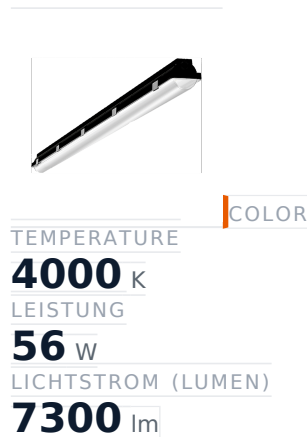

Glamox COSMO LED-Leuchte, 7300 lm, 4000 K, DALI-dimmbar

Item no.	GL-CSA104023	Manufacturer	Glamox
Manufacturer no.	CSA104023	EAN	5903531040239

Glamox COSMO LED luminaire - 7300 lm, 4000 K, DALI dimmable.

TECHNICAL DATA

Article authenticity	Original product
Color Temperature	4000K
Condition of article	New
Leistung	56 W
Lenght	1060
Lichtstrom (Lumen)	7300 lm
Schutzart	IP66
Serie	COSMO
Steuerung / Betriebsgerät	DALI dimmbar
Weight	1.5 kg

DESCRIPTION

The **Glamox COSMO** is a professional LED luminaire delivering 7300 lm at 4000 K.

- **Luminous flux:** 7300 lm
- **Power:** 56 W
- **Colour temperature:** 4000 K
- **Colour rendering:** Ra80
- **IP rating:** IP66
- **Control gear:** DALI dimmable
- **Service life:** 100 000 h
- **Shape:** Linear
- **Material:** PC (Polycarbonat)
- **Brand:** Glamox

High-quality Glamox LED lighting for durable, energy-efficient operation.