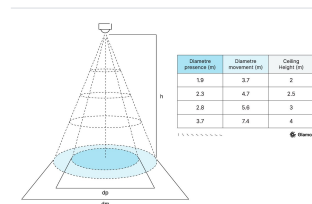

TECHNICAL DATA

Article authenticity	Original product
Color Temperature	4000K
Condition of article	New
Leistung	38 W
Lenght	1306
Lichtstrom (Lumen)	5000 lm
Serie	C75-P1300
Weight	5.98 kg

TEMPERATURE

4000 K

LEISTUNG

38 W

LICHTSTROM (LUMEN)

5000 lm

COLOR

DESCRIPTION

The **Glamox C75-P1300** is a professional decorative luminaire delivering 4952 lm at 4000 K.

- **Luminous flux:** 4952 lm
- **Power:** 38 W
- **Colour temperature:** 4000 K
- **Colour rendering:** Ra80
- **Service life:** 100 000 h
- **Shape:** Rechteckig
- **Material:** Acryl
- **Brand:** Glamox