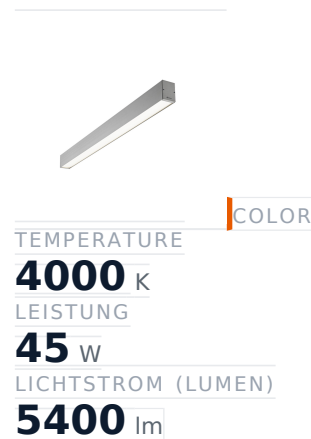

Glamox C80-S1710 Anbauleuchte, 5551 lm, 4000 K, schaltbar

Item no.	GL-C80546403	Manufacturer	Glamox
Manufacturer no.	C80546403	EAN	4741145464031

Glamox C80-S1710 surface-mounted luminaire - 5551 lm, 4000 K, switchable.

TECHNICAL DATA

Article authenticity	Original product
Color Temperature	4000K
Condition of article	New
Leistung	45 W
Lenght	1713
Lichtstrom (Lumen)	5400 lm
Schutzart	IP40
Serie	C80-S1710
Steuerung / Betriebsgerät	Schaltbar (HF)
Weight	0.1 kg

DESCRIPTION

The **Glamox C80-S1710** is a professional surface-mounted luminaire delivering 5551 lm at 4000 K.

- **Luminous flux:** 5551 lm
- **Power:** 45 W
- **Colour temperature:** 4000 K
- **Colour rendering:** Ra80
- **IP rating:** IP40
- **Control gear:** switchable
- **Service life:** 100 000 h
- **Shape:** Linear
- **Material:** Aluminium
- **Brand:** Glamox