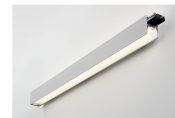

Glamox C80-WR1146 LED-Leuchte, 4267 lm, 4000 K, DALI-dimmbar

Item no.	GL-C80547120	Manufacturer	Glamox
Manufacturer no.	C80547120	EAN	4741145471206

Glamox C80-WR1146 LED luminaire - 4267 lm, 4000 K, DALI dimmable.

TECHNICAL DATA

Article authenticity	Original product
Color Temperature	4000K
Condition of article	New
Leistung	29 W
Lenght	1146
Lichtstrom (Lumen)	3800 lm
Schutzart	IP40
Serie	C80-WR1146
Steuerung / Betriebsgerät	DALI dimmbar
Weight	3.98 kg

COLOR
TEMPERATURE
4000 K
LEISTUNG
29 W
LICHTSTROM (LUMEN)
3800 lm

DESCRIPTION

The **Glamox C80-WR1146** is a professional LED luminaire delivering 4267 lm at 4000 K.

- **Luminous flux:** 4267 lm
- **Power:** 29 W
- **Colour temperature:** 4000 K
- **Colour rendering:** Ra80
- **IP rating:** IP40
- **Control gear:** DALI dimmable
- **Service life:** 100 000 h
- **Shape:** Linear
- **Material:** Aluminium
- **Brand:** Glamox