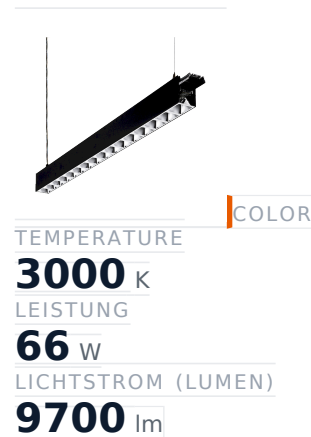

Glamox C80-PR1402 LED-Leuchte, 9340 lm, 3000 K, DALI-dimmbar

Item no.	GL-C80549875	Manufacturer	Glamox
Manufacturer no.	C80549875	EAN	4741145498753

Glamox C80-PR1402 LED luminaire - 9340 lm, 3000 K, DALI dimmable.

TECHNICAL DATA

Article authenticity	Original product
Color Temperature	3000K
Condition of article	New
Leistung	66 W
Lenght	1402
Lichtstrom (Lumen)	9700 lm
Schutzart	IP20
Serie	C80-PR1402
Steuerung / Betriebsgerät	DALI dimmbar
Weight	0.1 kg

DESCRIPTION

The **Glamox C80-PR1402** is a professional LED luminaire delivering 9340 lm at 3000 K.

- **Luminous flux:** 9340 lm
- **Power:** 66 W
- **Colour temperature:** 3000 K
- **Colour rendering:** Ra80
- **IP rating:** IP20
- **Control gear:** DALI dimmable
- **Service life:** 100 000 h
- **Shape:** Linear
- **Material:** Aluminium
- **Brand:** Glamox

High-quality Glamox LED lighting for durable, energy-efficient operation.