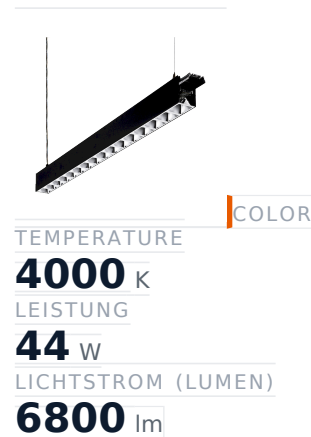

# Glamox C80-PR1402 LED-Leuchte, 6813 lm, 4000 K, DALI-dimmbar

<b>Item no.</b>	GL-C80548629	<b>Manufacturer</b>	Glamox
<b>Manufacturer no.</b>	C80548629	<b>EAN</b>	4741145486293

Glamox C80-PR1402 LED luminaire - 6813 lm, 4000 K, DALI dimmable.

## TECHNICAL DATA

Article authenticity	<b>Original product</b>
Color Temperature	<b>4000K</b>
Condition of article	<b>New</b>
Leistung	<b>44 W</b>
Lenght	<b>1402</b>
Lichtstrom (Lumen)	<b>6800 lm</b>
Schutzart	<b>IP20</b>
Serie	<b>C80-PR1402</b>
Steuerung / Betriebsgerät	<b>DALI dimmbar</b>
Weight	<b>0.1 kg</b>

## DESCRIPTION

The **Glamox C80-PR1402** is a professional LED luminaire delivering 6813 lm at 4000 K.

- **Luminous flux:** 6813 lm
- **Power:** 44 W
- **Colour temperature:** 4000 K
- **Colour rendering:** Ra80
- **IP rating:** IP20
- **Control gear:** DALI dimmable
- **Service life:** 100 000 h
- **Shape:** Linear
- **Material:** Aluminium
- **Brand:** Glamox

High-quality Glamox LED lighting for durable, energy-efficient operation.