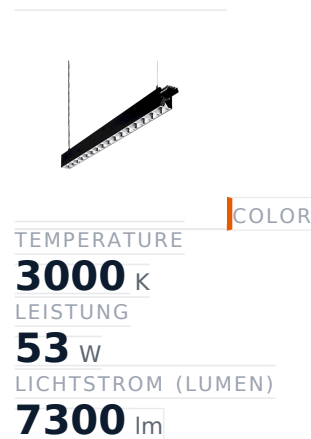

Glamox C80-PR1402 LED-Leuchte, 6988 Im, 3000 K, DALI-dimmbar

Item no.	GL-C80549839	Manufacturer	Glamox
Manufacturer no.	C80549839	EAN	4741145498395

Glamox C80-PR1402 LED luminaire – 6988 Im, 3000 K, DALI dimmable.

TECHNICAL DATA

Article authenticity	Original product
Color Temperature	3000K
Condition of article	New
Leistung	53 W
Lenght	1402
Lichtstrom (Lumen)	7300 Im
Schutzart	IP20
Serie	C80-PR1402
Steuerung / Betriebsgerät	DALI dimmbar
Weight	4.32 kg

DESCRIPTION

The **Glamox C80-PR1402** is a professional LED luminaire delivering 6988 Im at 3000 K.

- **Luminous flux:** 6988 Im
- **Power:** 52 W
- **Colour temperature:** 3000 K
- **Colour rendering:** Ra80
- **IP rating:** IP20
- **Control gear:** DALI dimmable
- **Service life:** 100 000 h
- **Shape:** Linear
- **Material:** Aluminium
- **Brand:** Glamox

High-quality Glamox LED lighting for durable, energy-efficient operation.