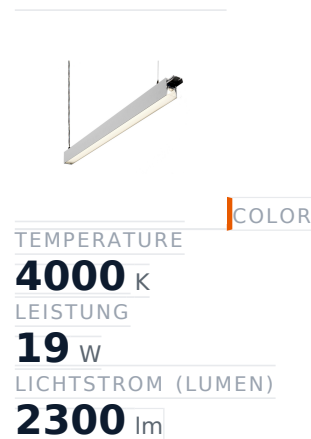

Glamox C80-PR1402 LED-Leuchte, 2375 Im, 4000 K, DALI-dimmbar

Item no.	GL-C80547794	Manufacturer	Glamox
Manufacturer no.	C80547794	EAN	4741145477949

Glamox C80-PR1402 LED luminaire - 2375 Im, 4000 K, DALI dimmable.

TECHNICAL DATA

Article authenticity	Original product
Color Temperature	4000K
Condition of article	New
Leistung	19 W
Lenght	1402
Lichtstrom (Lumen)	2300 Im
Schutzart	IP20
Serie	C80-PR1402
Steuerung / Betriebsgerät	DALI dimmbar
Weight	4.62 kg

DESCRIPTION

The **Glamox C80-PR1402** is a professional LED luminaire delivering 2375 Im at 4000 K.

- **Luminous flux:** 2375 Im
- **Power:** 19 W
- **Colour temperature:** 4000 K
- **Colour rendering:** Ra80
- **IP rating:** IP20
- **Control gear:** DALI dimmable
- **Service life:** 100 000 h
- **Shape:** Linear
- **Material:** Aluminium
- **Brand:** Glamox

High-quality Glamox LED lighting for durable, energy-efficient operation.