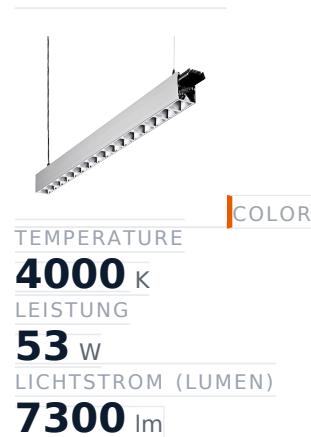

Glamox C80-PR1402 LED-Leuchte, 7356 lm, 4000 K, DALI-dimmbar

Item no.	GL-C80547937	Manufacturer	Glamox
Manufacturer no.	C80547937	EAN	4741145479370

Glamox C80-PR1402 LED luminaire - 7356 lm, 4000 K, DALI dimmable.

TECHNICAL DATA

Article authenticity	Original product
Color Temperature	4000K
Condition of article	New
Leistung	53 W
Lenght	1402
Lichtstrom (Lumen)	7300 lm
Schutzart	IP20
Serie	C80-PR1402
Steuerung / Betriebsgerät	DALI dimmbar
Weight	0.1 kg

DESCRIPTION

The **Glamox C80-PR1402** is a professional LED luminaire delivering 7356 lm at 4000 K.

- **Luminous flux:** 7356 lm
- **Power:** 52 W
- **Colour temperature:** 4000 K
- **Colour rendering:** Ra80
- **IP rating:** IP20
- **Control gear:** DALI dimmable
- **Service life:** 100 000 h
- **Shape:** Linear
- **Material:** Aluminium
- **Brand:** Glamox

High-quality Glamox LED lighting for durable, energy-efficient operation.