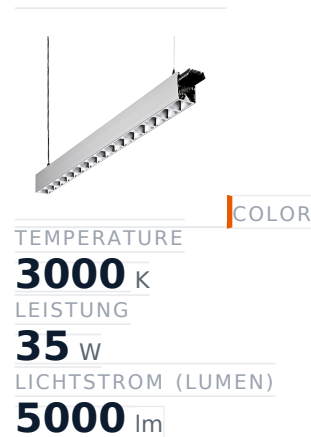

Glamox C80-PR1402 LED-Leuchte, 4750 lm, 3000 K, schaltbar

Item no.	GL-C80547077	Manufacturer	Glamox
Manufacturer no.	C80547077	EAN	4741145470773

Glamox C80-PR1402 LED luminaire - 4750 lm, 3000 K, switchable.

TECHNICAL DATA

Article authenticity	Original product
Color Temperature	3000K
Condition of article	New
Leistung	35 W
Lenght	1402
Lichtstrom (Lumen)	5000 lm
Schutzart	IP20
Serie	C80-PR1402
Steuerung / Betriebsgerät	Schaltbar (HF)
Weight	0.1 kg

DESCRIPTION

The **Glamox C80-PR1402** is a professional LED luminaire delivering 4750 lm at 3000 K.

- **Luminous flux:** 4750 lm
- **Power:** 35 W
- **Colour temperature:** 3000 K
- **Colour rendering:** Ra80
- **IP rating:** IP20
- **Control gear:** switchable
- **Service life:** 100 000 h
- **Shape:** Linear
- **Material:** Aluminium
- **Brand:** Glamox

High-quality Glamox LED lighting for durable, energy-efficient operation.