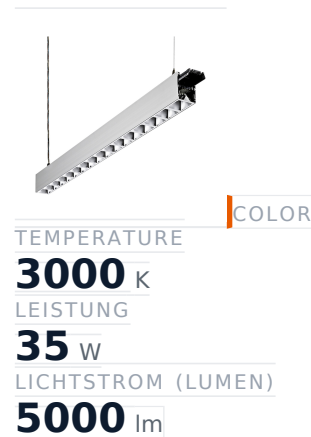

Glamox C80-PR1402 LED-Leuchte, 4750 lm, 3000 K, DALI-dimmbar

Item no.	GL-C80547076	Manufacturer	Glamox
Manufacturer no.	C80547076	EAN	4741145470766

Glamox C80-PR1402 LED luminaire - 4750 lm, 3000 K, DALI dimmable.

TECHNICAL DATA

Article authenticity	Original product
Color Temperature	3000K
Condition of article	New
Leistung	35 W
Lenght	1402
Lichtstrom (Lumen)	5000 lm
Schutzart	IP20
Serie	C80-PR1402
Steuerung / Betriebsgerät	DALI dimmbar
Weight	0.1 kg

DESCRIPTION

The **Glamox C80-PR1402** is a professional LED luminaire delivering 4750 lm at 3000 K.

- **Luminous flux:** 4750 lm
- **Power:** 35 W
- **Colour temperature:** 3000 K
- **Colour rendering:** Ra80
- **IP rating:** IP20
- **Control gear:** DALI dimmable
- **Service life:** 100 000 h
- **Shape:** Linear
- **Material:** Aluminium
- **Brand:** Glamox

High-quality Glamox LED lighting for durable, energy-efficient operation.