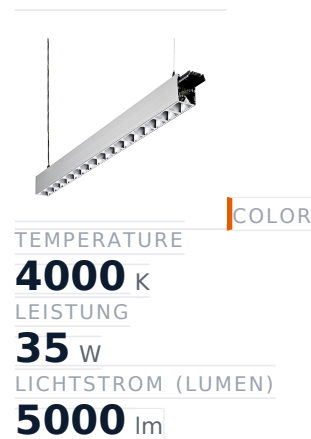

Glamox C80-PR1402 LED-Leuchte, 5000 lm, 4000 K, DALI-dimmbar

Item no.	GL-C80202511	Manufacturer	Glamox
Manufacturer no.	C80202511	EAN	4741145476133

Glamox C80-PR1402 LED luminaire - 5000 lm, 4000 K, DALI dimmable.

TECHNICAL DATA

Article authenticity	Original product
Color Temperature	4000K
Condition of article	New
Leistung	35 W
Lenght	1402
Lichtstrom (Lumen)	5000 lm
Schutzart	IP20
Serie	C80-PR1402
Steuerung / Betriebsgerät	DALI dimmbar
Weight	4.2 kg

DESCRIPTION

The **Glamox C80-PR1402** is a professional LED luminaire delivering 5000 lm at 4000 K.

- **Luminous flux:** 5000 lm
- **Power:** 35 W
- **Colour temperature:** 4000 K
- **Colour rendering:** Ra80
- **IP rating:** IP20
- **Control gear:** DALI dimmable
- **Service life:** 100 000 h
- **Shape:** Linear
- **Material:** Aluminium
- **Brand:** Glamox

High-quality Glamox LED lighting for durable, energy-efficient operation.