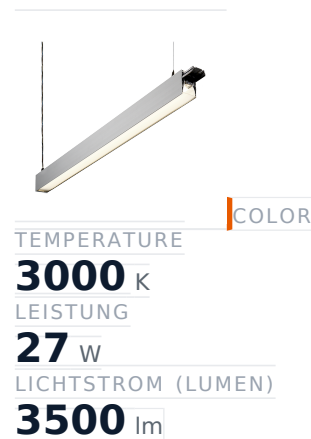

Glamox C80-PR1402 LED-Leuchte, 3325 lm, 3000 K, DALI-dimmbar

Item no.	GL-C80547043	Manufacturer	Glamox
Manufacturer no.	C80547043	EAN	4741145470438

Glamox C80-PR1402 LED luminaire - 3325 lm, 3000 K, DALI dimmable.

TECHNICAL DATA

Article authenticity	Original product
Color Temperature	3000K
Condition of article	New
Leistung	27 W
Lenght	1402
Lichtstrom (Lumen)	3500 lm
Schutzart	IP20
Serie	C80-PR1402
Steuerung / Betriebsgerät	DALI dimmbar
Weight	4.46 kg

DESCRIPTION

The **Glamox C80-PR1402** is a professional LED luminaire delivering 3325 lm at 3000 K.

- **Luminous flux:** 3325 lm
- **Power:** 27 W
- **Colour temperature:** 3000 K
- **Colour rendering:** Ra80
- **IP rating:** IP20
- **Control gear:** DALI dimmable
- **Service life:** 100 000 h
- **Shape:** Linear
- **Material:** Aluminium
- **Brand:** Glamox

High-quality Glamox LED lighting for durable, energy-efficient operation.