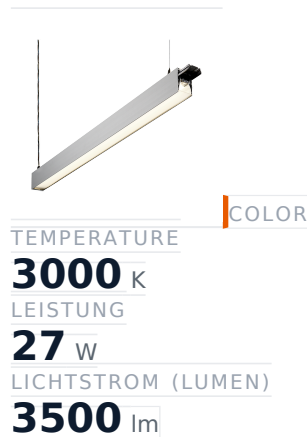

Glamox C80-PR1402 LED-Leuchte, 3325 lm, 3000 K, schaltbar

Item no.	GL-C80547049	Manufacturer	Glamox
Manufacturer no.	C80547049	EAN	4741145470490

Glamox C80-PR1402 LED luminaire - 3325 lm, 3000 K, switchable.

TECHNICAL DATA

Article authenticity	Original product
Color Temperature	3000K
Condition of article	New
Leistung	27 W
Lenght	1402
Lichtstrom (Lumen)	3500 lm
Schutzart	IP20
Serie	C80-PR1402
Steuerung / Betriebsgerät	Schaltbar (HF)
Weight	0.1 kg

DESCRIPTION

The **Glamox C80-PR1402** is a professional LED luminaire delivering 3325 lm at 3000 K.

- **Luminous flux:** 3325 lm
- **Power:** 27 W
- **Colour temperature:** 3000 K
- **Colour rendering:** Ra80
- **IP rating:** IP20
- **Control gear:** switchable
- **Service life:** 100 000 h
- **Shape:** Linear
- **Material:** Aluminium
- **Brand:** Glamox

High-quality Glamox LED lighting for durable, energy-efficient operation.