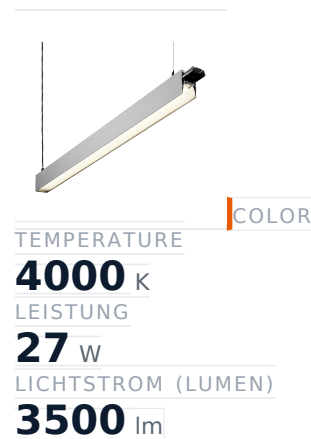

Glamox C80-PR1402 LED-Leuchte, 3500 lm, 4000 K, DALI-dimmbar

Item no.	GL-C80546354	Manufacturer	Glamox
Manufacturer no.	C80546354	EAN	4741145463546

Glamox C80-PR1402 LED luminaire - 3500 lm, 4000 K, DALI dimmable.

TECHNICAL DATA

Article authenticity	Original product
Color Temperature	4000K
Condition of article	New
Leistung	27 W
Lenght	1402
Lichtstrom (Lumen)	3500 lm
Schutzart	IP20
Serie	C80-PR1402
Steuerung / Betriebsgerät	DALI dimmbar
Weight	4.34 kg

DESCRIPTION

The **Glamox C80-PR1402** is a professional LED luminaire delivering 3500 lm at 4000 K.

- **Luminous flux:** 3500 lm
- **Power:** 27 W
- **Colour temperature:** 4000 K
- **Colour rendering:** Ra80
- **IP rating:** IP20
- **Control gear:** DALI dimmable
- **Service life:** 100 000 h
- **Shape:** Linear
- **Material:** Aluminium
- **Brand:** Glamox

High-quality Glamox LED lighting for durable, energy-efficient operation.