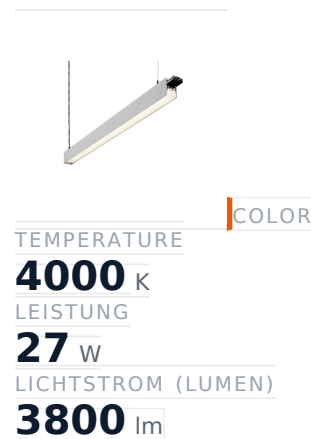

Glamox C80-PR1122 LED-Leuchte, 3885 lm, 4000 K, DALI-dimmbar

Item no.	GL-C80202510	Manufacturer	Glamox
Manufacturer no.	C80202510	EAN	4741145476126

Glamox C80-PR1122 LED luminaire - 3885 lm, 4000 K, DALI dimmable.

TECHNICAL DATA

Article authenticity	Original product
Color Temperature	4000K
Condition of article	New
Leistung	27 W
Lenght	1122
Lichtstrom (Lumen)	3800 lm
Schutzart	IP20
Serie	C80-PR1122
Steuerung / Betriebsgerät	DALI dimmbar
Weight	3.74 kg

DESCRIPTION

The **Glamox C80-PR1122** is a professional LED luminaire delivering 3885 lm at 4000 K.

- **Luminous flux:** 3885 lm
- **Power:** 27 W
- **Colour temperature:** 4000 K
- **Colour rendering:** Ra80
- **IP rating:** IP20
- **Control gear:** DALI dimmable
- **Service life:** 100 000 h
- **Shape:** Linear
- **Material:** Aluminium
- **Brand:** Glamox

High-quality Glamox LED lighting for durable, energy-efficient operation.