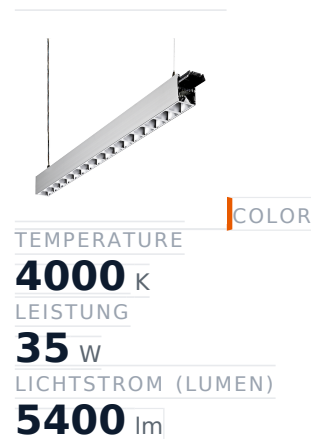

Glamox C80-PR1122 LED-Leuchte, 5450 lm, 4000 K, DALI-dimmbar

Item no.	GL-C80547088	Manufacturer	Glamox
Manufacturer no.	C80547088	EAN	4741145470889

Glamox C80-PR1122 LED luminaire - 5450 lm, 4000 K, DALI dimmable.

TECHNICAL DATA

Article authenticity	Original product
Color Temperature	4000K
Condition of article	New
Leistung	35 W
Lenght	1122
Lichtstrom (Lumen)	5400 lm
Schutzart	IP20
Serie	C80-PR1122
Steuerung / Betriebsgerät	DALI dimmbar
Weight	0.1 kg

DESCRIPTION

The **Glamox C80-PR1122** is a professional LED luminaire delivering 5450 lm at 4000 K.

- **Luminous flux:** 5450 lm
- **Power:** 35 W
- **Colour temperature:** 4000 K
- **Colour rendering:** Ra80
- **IP rating:** IP20
- **Control gear:** DALI dimmable
- **Service life:** 100 000 h
- **Shape:** Linear
- **Material:** Aluminium
- **Brand:** Glamox

High-quality Glamox LED lighting for durable, energy-efficient operation.