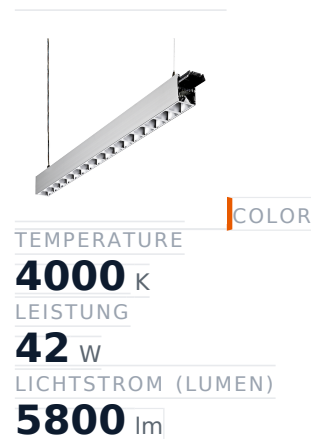

Glamox C80-PR1122 LED-Leuchte, 5885 lm, 4000 K, DALI-dimmbar

Item no.	GL-C80547935	Manufacturer	Glamox
Manufacturer no.	C80547935	EAN	4741145479356

Glamox C80-PR1122 LED luminaire - 5885 lm, 4000 K, DALI dimmable.

TECHNICAL DATA

Article authenticity	Original product
Color Temperature	4000K
Condition of article	New
Leistung	42 W
Lenght	1122
Lichtstrom (Lumen)	5800 lm
Schutzart	IP20
Serie	C80-PR1122
Steuerung / Betriebsgerät	DALI dimmbar
Weight	3.64 kg

DESCRIPTION

The **Glamox C80-PR1122** is a professional LED luminaire delivering 5885 lm at 4000 K.

- **Luminous flux:** 5885 lm
- **Power:** 42 W
- **Colour temperature:** 4000 K
- **Colour rendering:** Ra80
- **IP rating:** IP20
- **Control gear:** DALI dimmable
- **Service life:** 100 000 h
- **Shape:** Linear
- **Material:** Aluminium
- **Brand:** Glamox

High-quality Glamox LED lighting for durable, energy-efficient operation.