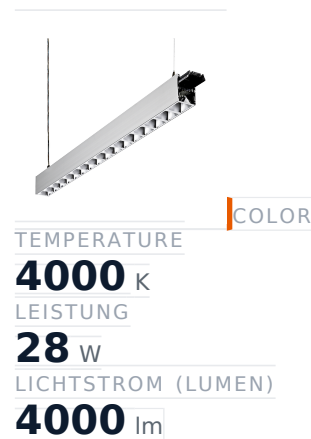

Glamox C80-PR1122 LED-Leuchte, 4000 lm, 4000 K, DALI-dimmbar

Item no.	GL-C80547024	Manufacturer	Glamox
Manufacturer no.	C80547024	EAN	4741145470247

Glamox C80-PR1122 LED luminaire - 4000 lm, 4000 K, DALI dimmable.

TECHNICAL DATA

Article authenticity	Original product
Color Temperature	4000K
Condition of article	New
Leistung	28 W
Lenght	1122
Lichtstrom (Lumen)	4000 lm
Schutzart	IP20
Serie	C80-PR1122
Steuerung / Betriebsgerät	DALI dimmbar
Weight	3.42 kg

DESCRIPTION

The **Glamox C80-PR1122** is a professional LED luminaire delivering 4000 lm at 4000 K.

- **Luminous flux:** 4000 lm
- **Power:** 28 W
- **Colour temperature:** 4000 K
- **Colour rendering:** Ra80
- **IP rating:** IP20
- **Control gear:** DALI dimmable
- **Service life:** 100 000 h
- **Shape:** Linear
- **Material:** Aluminium
- **Brand:** Glamox

High-quality Glamox LED lighting for durable, energy-efficient operation.