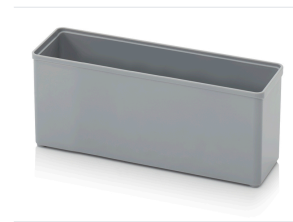

# Einsatzkasten 15,6 x 5,2 x 6,3 cm - Auer SB E 13-7001

**Item no.** SB E 13-7001 **Manufacturer** Auer

**Manufacturer no.** SB E 13-7001

Insertable bin for flexibly subdividing Euro containers, ready to pre-pick and freely combinable. Subdivides Euro containers flexibly, each bin individually removable.

## DESCRIPTION

Insertable bin for flexibly subdividing Euro containers, ready to pre-pick and freely combinable.

- Subdivides Euro containers flexibly, each bin individually removable.
- Allows pre-filling and pre-picking outside the container.
- Up to eight insertable bins fit into a 60 x 40 cm Euro container.
- Freely combinable with further insertable bins in the same container.