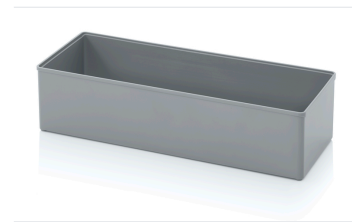

Einsatzkasten 26 x 10,4 x 6,3 cm - Auer SB E 25-7001

Item no. SB E 25-7001 **Manufacturer** Auer

Manufacturer no. SB E 25-7001

Insertable bin for flexibly subdividing Euro containers, ready to pre-pick and freely combinable. Subdivides Euro containers flexibly, each bin individually removable.

TECHNICAL DATA

Article authenticity	Original product
Condition of article	New
Country of Manufacture	Germany
Hinweis	Stück auf Palette - 1200
Weight	0.1 kg
Zolltarifnummer	39231000

DESCRIPTION

Insertable bin for flexibly subdividing Euro containers, ready to pre-pick and freely combinable.

- Subdivides Euro containers flexibly, each bin individually removable.
- Allows pre-filling and pre-picking outside the container.
- Up to eight insertable bins fit into a 60 x 40 cm Euro container.
- Freely combinable with further insertable bins in the same container.

For kit picking, material supply and sorted separation within Euro containers.

Made of polypropylene (PP), produced in Germany.

Technical data

Outer dimensions L x W x H	26 x 10.4 x 6.3 cm
Inner dimensions L x W x H	25.4 x 9.6 x 5.9 cm
Grid size	2x5
Weight	144 g
Material	ABS
Colour	silver grey similar RAL 7001